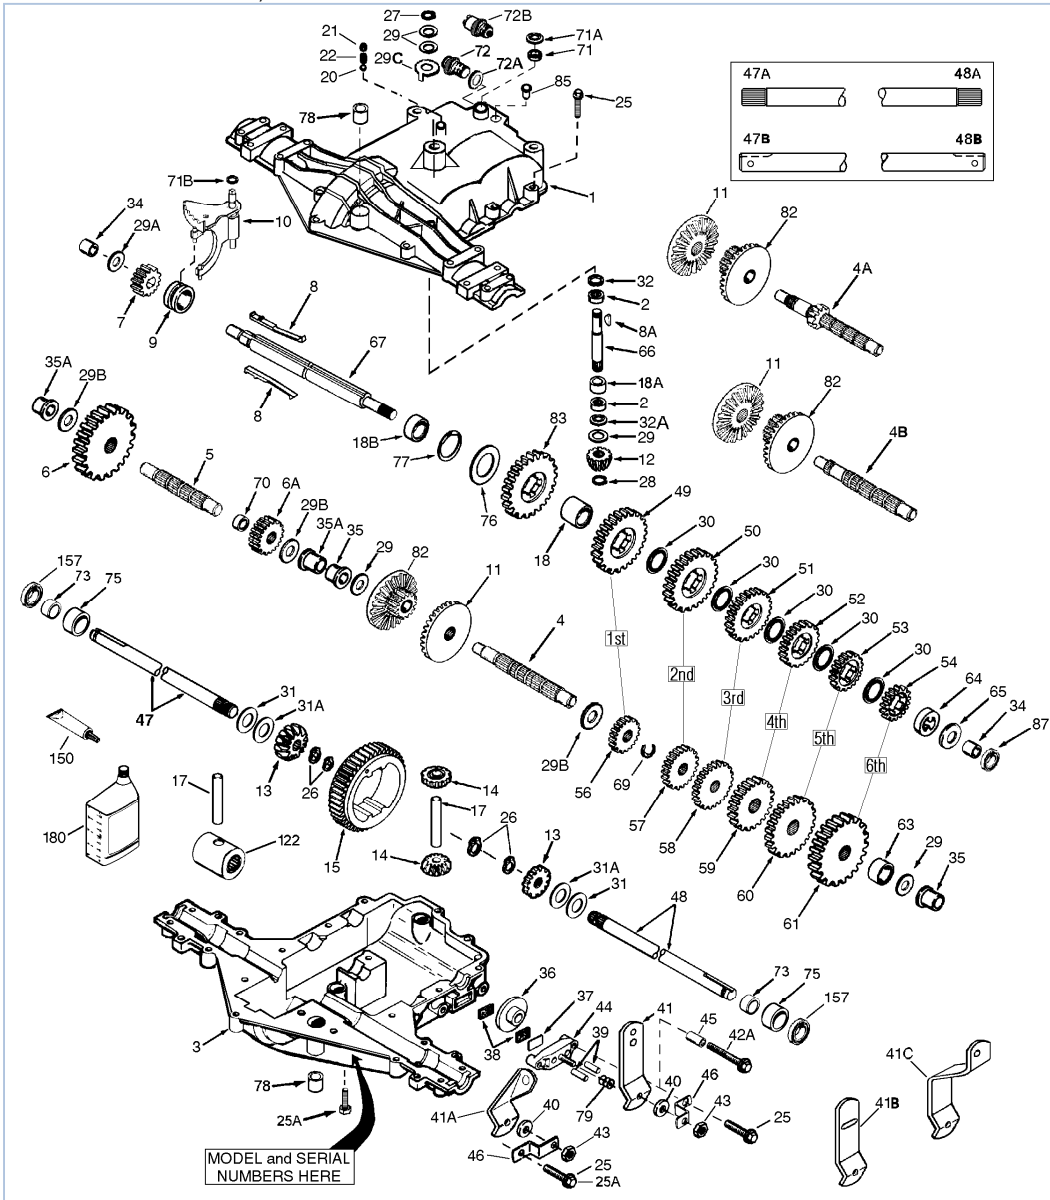

mst.2 206-206-536C / Transaxle

Part List

mst.2 206-206-536C / Transaxle

REF #	ITEM #	DESCRIPTION	QTY	REMARK
1	772147	Transaxle Cover	1	
2	780086A	Needle Bearing 5/8"	2	
3	770128	Transaxle Case	1	
4	776395	Countershaft	1	
5	776409	Output Shaft	1	
6	778364	Spur Gear (38 teeth)	1	
6A	778369	Spur Gear (15 teeth)	1	
7	778330	Spur Gear (11 teeth)	1	
8	792180	Shift Key	2	
9	784352	Shift Collar	1	
10	784378	Shift Rod & Fork	1	
11	778334	Bevel Gear (30 teeth)	1	
12	778309	Input Bevel Pinion (13 teeth)	1	
13	778368	Bevel Gear (13 teeth) (Incl. 14)	2	
14	778368	Bevel Pinion (13 teeth) (Incl. 13)	2	
15	778370	Ring Gear (43 teeth)	1	
17	786188	Drive Pin	1	
18	786102	Spacer 1.130 x .695	1	
20	792077A	Ball 5/16" dia	1	
21	792211	Cap Screw 3/8-16 x 3/8"	1	
22	792079	Spring	1	
25	792073A	Screw 1/4-20 x 1-1/4"	17	
25A	792177	Screw 1/4-20 x 1-3/8"	2	
26	792125	Retaining Ring (pkg of 2)	4	
27	792035	Retaining Ring	1	
28	788040	Retaining Ring	1	
29	780072	Washer	5	
29A	780160	Washer	1	
29B	780051	Thrust Washer (.762 ID)	3	
30	780108	Washer	5	
31	780001	Flat Washer 3/4 ID x .056W	2	Use as Needed
31A	780195	Flat Washer (.062 wide)	2	
32	788083	Oil Seal 5/8"	1	
34	780194	Bushing 9/16"	2	
35	780193	Flanged Bushing 5/8" ID	2	
35A	780197	Flanged Bushing 3/4"	2	
36	790075	Brake Disk	1	
37	790007	Brake Pad Plate	1	
38	799021	Brake Pad (pkg of 2)	2	
39	786026	Dowel Pin	2	
40	792076A	Flat washer	1	
41	790013	Brake Lever	1	
42	792073A	Screw 1/4-20 x 1-1/4"	2	
43	792075	Locknut 5/16-24	1	
44	790025	Brake Pad Holder	1	
46	786086	Brake Lever Bracket	1	
47	774690	Axle (11-15/16" long)	1	
48	774691	Axle (16-1/2" long)	1	
49	778356	Spur Gear (29 teeth)	1	
50	778338	Spur Gear (27 teeth)	1	
51	778354	Spur Gear (23 teeth)	1	
52	778313	Spur Gear (19 teeth)	1	
53	778350	Spur Gear (16 teeth)	1	
54	778346	Spur Gear (15 teeth)	1	
56	778355	Spur Gear (11 teeth)	1	
57	778337	Spur Gear (13 teeth)	1	
58	778353	Spur Gear (17 teeth)	1	
59	778351	Spur Gear (21 teeth)	1	
60	778349	Spur Gear (24 teeth)	1	
61	778345	Spur Gear (25 teeth)	1	